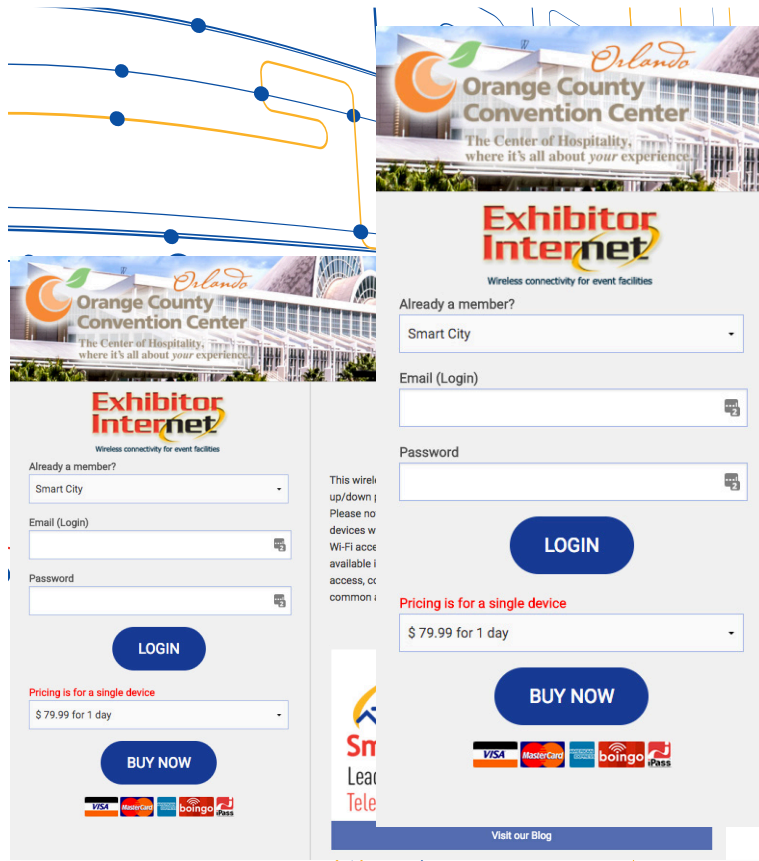

Smart City Wireless Services

Orange County Convention Center

WiFi Connection Guide

- Open your browser (Internet Explorer, Firefox, Safari, or other standard browser). You should see a page resembling the graphic shown.*
- If this is your initial purchase, enter your username (email address) and password in the area shown on the left and click BUY NOW. Follow additional prompts to complete your purchase or log-in. Refer to service options and limitations shown to the right.
- If you have already created an account and are returning for an additional session, click LOGIN.

*If you do not see the above screenshot when you open your browser, please refresh your browser. If you still do not see this page you may need to manually select the SSID (network name) by following your computer's procedure for viewing and selecting a wireless network. The Smart City SSIDs to look for are "Exhibitor Internet" or "Instant Internet".

• Exhibitor Internet

Available in Exhibit Halls, Meeting Rooms, and public spaces.

*Connectivity speeds up to 1.54Mbps up/1.54Mbps down.

5 GHz wireless frequency only

- 1 day for \$79.99
- 3 day for \$227.97 **5% discount**
- 5 day for \$359.95 **10% discount**